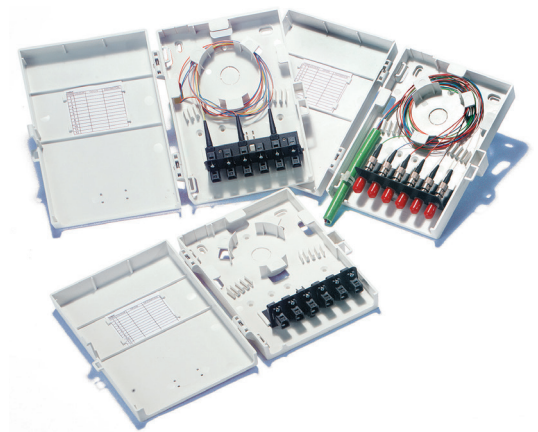

# 601 Fiber Wall Enclosure >

The 601 Fiber series wall mount system interface products are compact units for optical fiber. The ST® and Duplex SC versions have a capacity for up to either 6, 8, 12 or 24 ports.

The 601 fiber interface units are made of white rugged plastic and have a low profile, yet provide the proper internal fiber management to ensure the integrity of the optical network. Sufficient storage room for the fiber service loop makes installation easy. There is also provision for a user supplied seal for added security. The unit is compatible for splicing and direct terminations. The splice holders have been designed to accept up to 8 fusion splice protectors or mechanical splices.

The identification card and label supplied in the accessory kit, enables the user to trace their fiber throughout the system. The accessory kit contains two cable ties, one identification card, one label and label holder and two screws for mounting the adapter plate.

## FEATURES AND ADVANTAGES

Compact unit. 184 x 127 x 38mm

Up to 24 Ports

Accepts ST®, Duplex SC, MTP, OptoclipII & MTRJ

Multimode & Singlemode configuration

Accepts up to 8 fusion or mechanical splices

Management