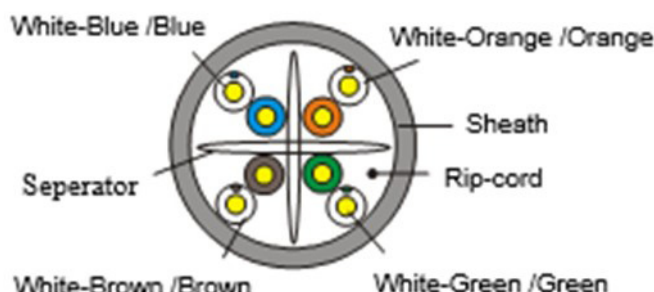

Molex Premise Networks PowerCat 6 (C6) 4 Pair U/UTP cable has been designed to support high speed data transmission systems such as Gigabit Ethernet. The cable is part of the PowerCat 6 range of products that are designed to comply with the Category 6 specification. We recommend that the full range of PowerCat 6 products are used in a system to maximise cabling performance, providing extended frequency response and enhanced bandwidth.

- Enhanced performance 4 pair LS0H cable
- Category 6 compliant
- Colour coded for ease of termination
- 305 metre reel
- RoHS Compliant
- Reaction to Fire Euroclass: B2ca-s1a.d1.a1

Commercial Standards

ISO/IEC 11801, EIA/TIA -568-C.2, EN 50173-1:2011, IEC 61156-5, IEC 60332-1-2 (332.1), EN50288-5

Fire Propagation Tests

EU Regulation 305/2011 (CPR)
EN 50575:2014+A:2016
EuroClass B2ca-s1a,d1,a1
DoP No: MLXCES-2018-C-026 located on web
<http://www.molexces.co.uk/about-us/our-compliance/cpr/dop-certificates/>

RoHS COMPLIANT

Technical Information

Mechanical Characteristics

Conductor Size: 23 AWG
Primary Insulation: HDPE
Sheath Type: LS0H
External O.D: 6.6±0.4 mm
Sheath Colour: Violet RAL4005
Average NVP%: 69%

Maximum Pulling force:110N

Electrical/Optical Characteristics

1.0-250.0MHz Impedance (Ω): 100±15
1.0-250.0MHz Delay Skew: (ns/100m) ≤45
DC Resistance (Ω/100m) max.: 9.38
DC Conductor Resistance Unbalance (%):
Maximum 5.0

Freq.	RL	ATT (20°C)	NEXT	Phase Delay	PSNEXT	ELFEXT	PSELFEXT
MHz	>dB	>dB	>dB	<ns	>dB	>dB	>dB
1	20	2.03	74.3	570	72.3	67.8	64.8
4	23	3.78	65.3	552	63.3	55.8	52.8
8	24.5	5.32	60.8	546.73	58.8	49.7	46.7
10	25	5.95	59.3	545.38	57.3	47.8	44.8
16	25	7.55	56.2	543	54.2	43.7	40.7
20	26	8.47	54.8	542.05	52.8	41.8	38.8
25	24.3	9.51	53.3	551.2	51.3	39.8	36.8
31.25	23.6	10.67	51.9	540.44	49.9	37.9	34.9
62.5	21.5	15.38	47.7	538.55	45.4	31.9	28.9
100	20.1	19.8	44.3	537.6	42.3	27.8	24.8
200	18	28.98	39.8	536.54	37.8	21.8	18.8
250	17.3	32.85	38.3	536.27	36.3	19.8	16.8

ORDERING INFORMATION

Order No.	SAP No.	Description
CAA-0336-VL	181740137	PowerCat C6 U/UTP LS0H Cable 305M Violet B2ca-s1a,d1,a1 305m

MOLEX CONNECTED ENTERPRISE SOLUTIONS

Americas
Tel: +1 866 733-6659
www.molexces.com

EMEA
Tel: 44 (0)2392 205800
www.molexces.co.uk

APAC
Tel: 61 3 9971 7111
www.molexces.com.au